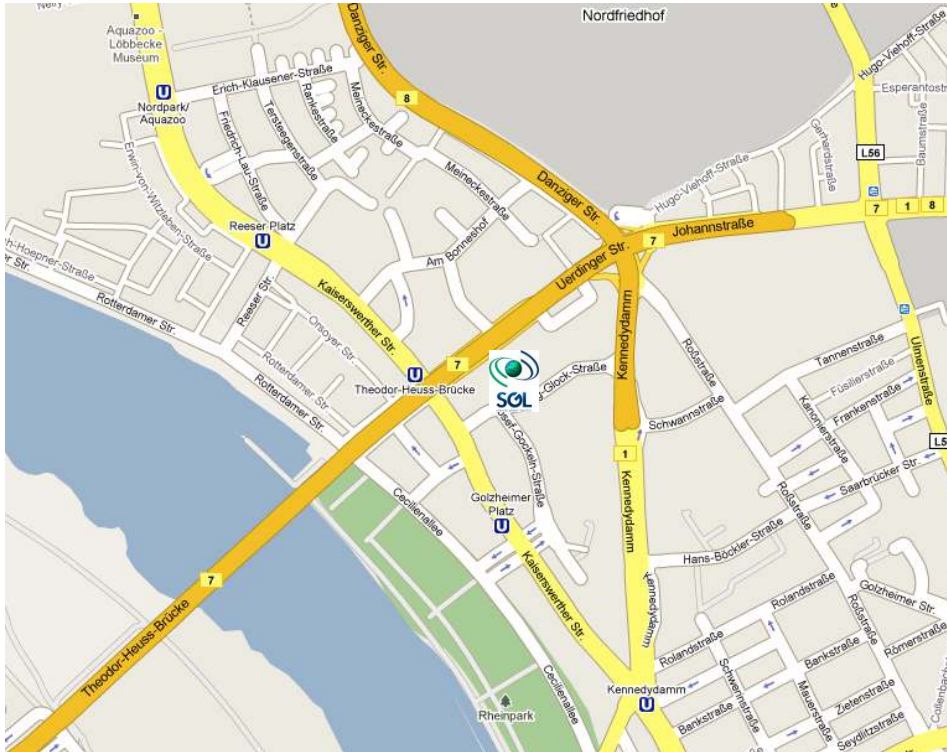

Sumisho Global Logistics Europe GmbH

Düsseldorf HQ

Directions

From Düsseldorf Main Station:

The nearest Underground station is Theodor-Heuss-Brücke station (U-78 or U-79 towards Duisburg or Düsseldorf Messe)

From Düsseldorf Airport:

Taxi is preferable due to rather inconvenient public connections. Approximately, 15 minutes to our office.

Sumisho Global Logistics Europe GmbH
Georg - Glock - Strasse 8
40474 Düsseldorf
Germany